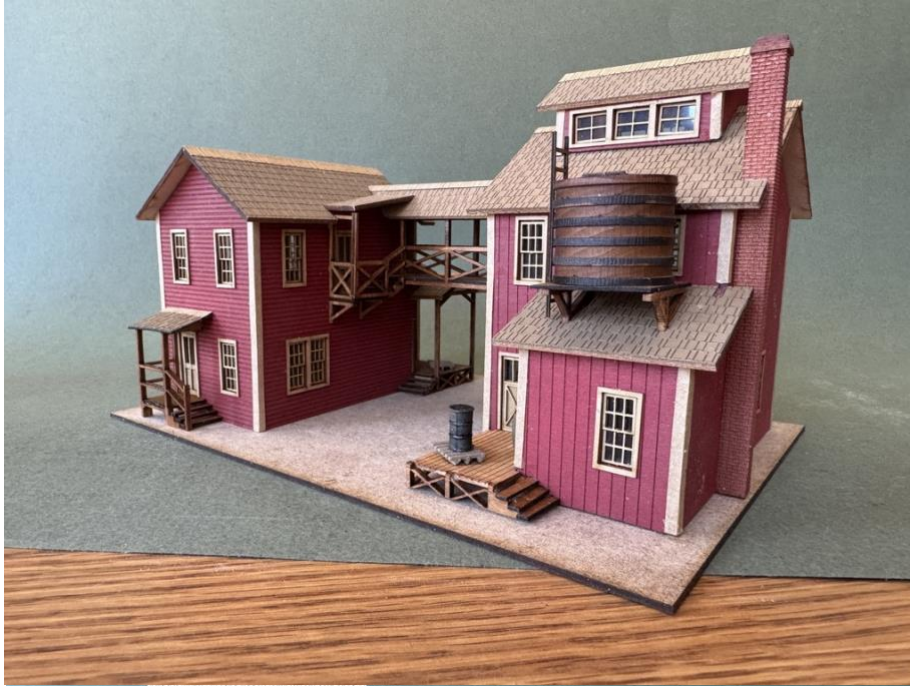

HRM-161

Free Style

Tannery Complex

Footprint: 5-1/2 x 7-3/4"

$70.00