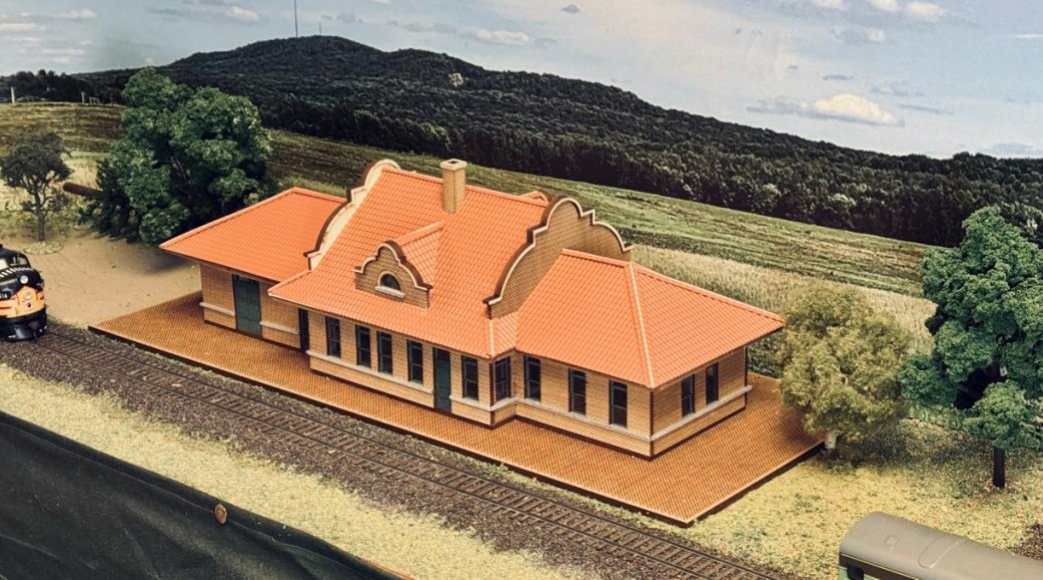

Milwaukee Road

**Avery ID Depot**

Footprint: 5-1/2" x 13-3/4"

Platform: 5" x 17"

\$120.00

HRM-152

Northern Pacific

**Aitkin Minn Depot**

Footprint: 5-1/2" x 13-3/4"

Platform: 7" x 18"

\$130.00

HRM-153

Chicago Great Western

**Elizabeth Ill, Stillman Valley, Byron,  
Woodbine, Stockton, Harlan Depot**

Footprint: 3-1/2" x 10"

\$60.00