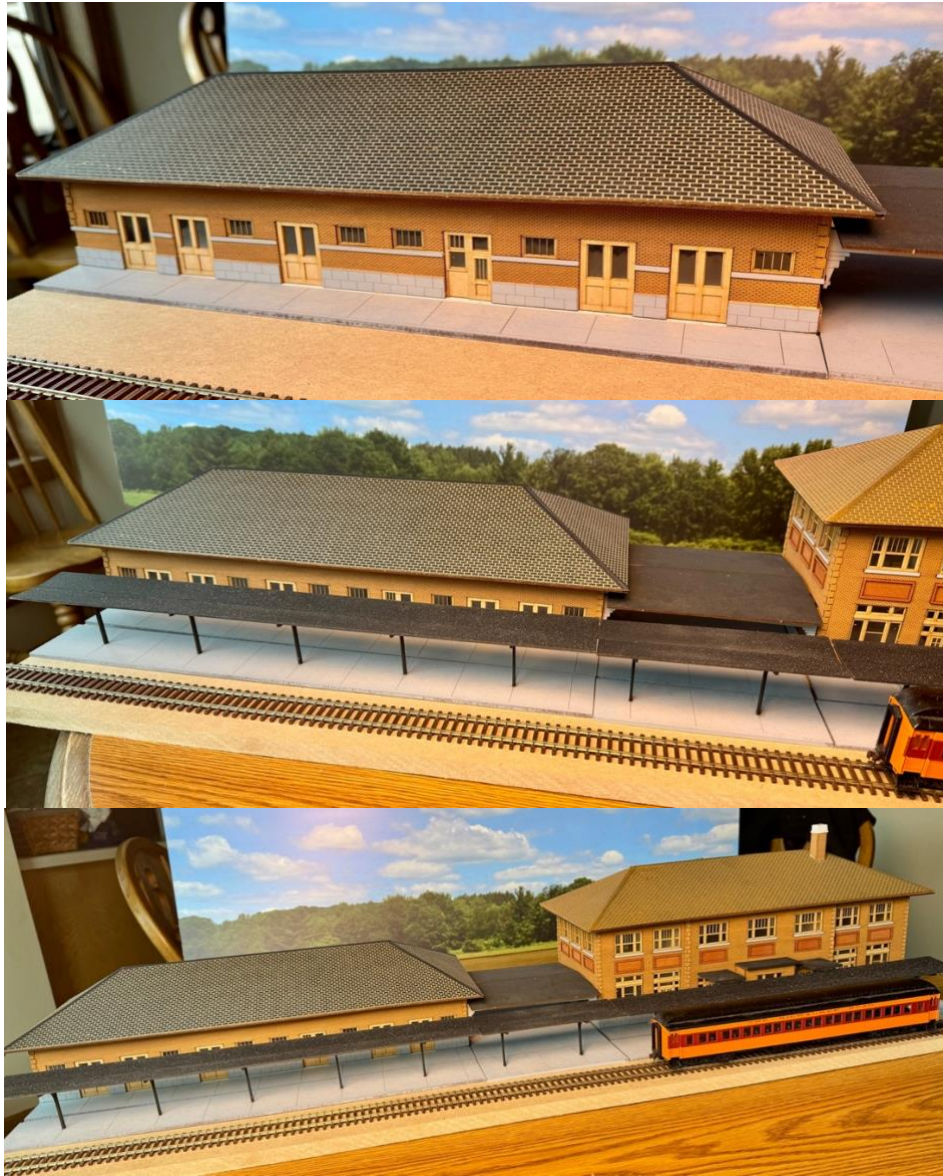

## Tannery Complex

Footprint: 5-1/2 x 7-3/4"

\$70.00

HRM-162

Milwaukee Road

**La Crosse WI 1926 Depot**

Footprint: 7" x 14-1/2"

\$180.00

HRM-163

Milwaukee Road

**La Crosse WI 1926 Baggage/Express Building  
With Pavilion & covered Platform**

Footprint: 7" x 14-1/2"

\$100.00

Thanks for Visiting