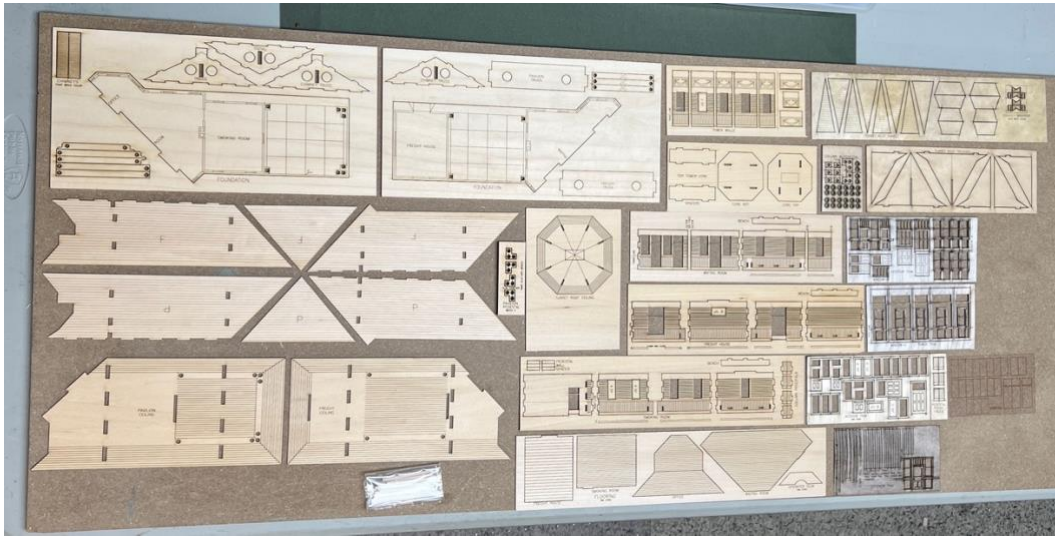

HRM-138
Milwaukee Road Minneapolis MN Dpeot
Baggage/Express building/Boiler room
Footprint 4" x 36" lg.
\$239.99

HRM-139
Milwaukee Road industry
Harshaw Potato Warehouse
Footprint 4" x 12" lg.
\$39.99

Trackside doors for two 40 foot cars.

Back side of building. Block construction (in basswood)

Office end of the building.

Potato truck unloading entrance.

HRM-062
Milwaukee Road Depot
Corliss/Sturtevant Depot
Footprint 11" x 11" lg.
\$89.99

HRM-140
Wisconsin Central Depot
Fond Du Lac WI Depot
Footprint 6-3/4" x 10" lg.
\$119.99

HRM-141
Milwaukee Road Depot
Red Wing MN Depot
Footprint 8" x 17" lg.
\$219.99

HRM-142
Milwaukee Road Depot
Winona MN Depot
Footprint 6" x 22" lg.
\$169.99

HRM-143
Milwaukee Road Depot
Hastings MN Depot
Footprint: 7" x 18" lg.
Platform: 8" x 22" lg.
\$179.99