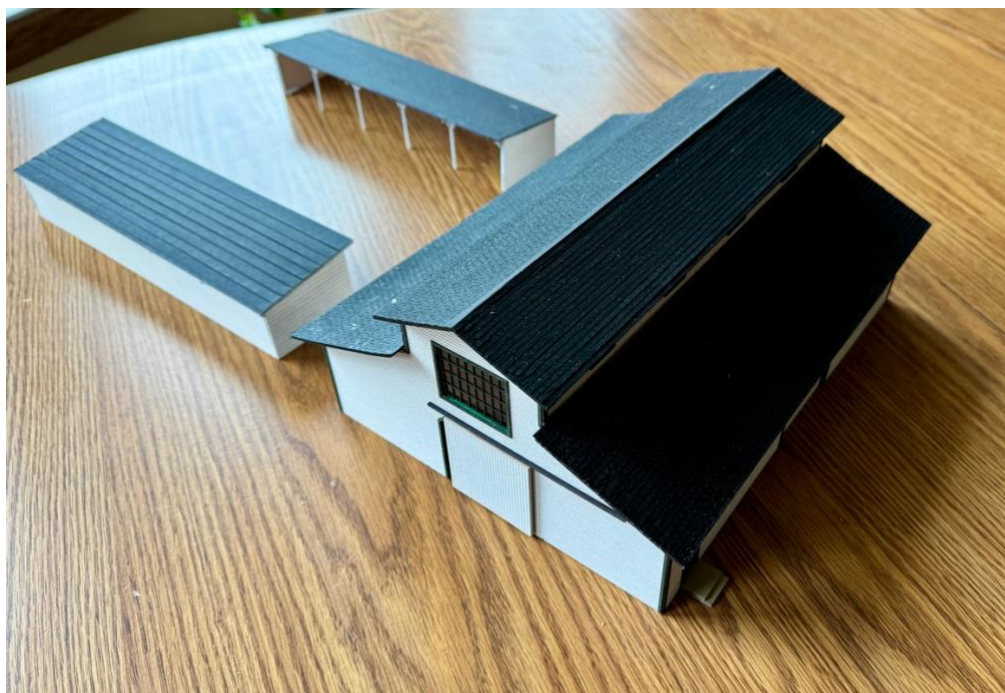

Thanks for visiting