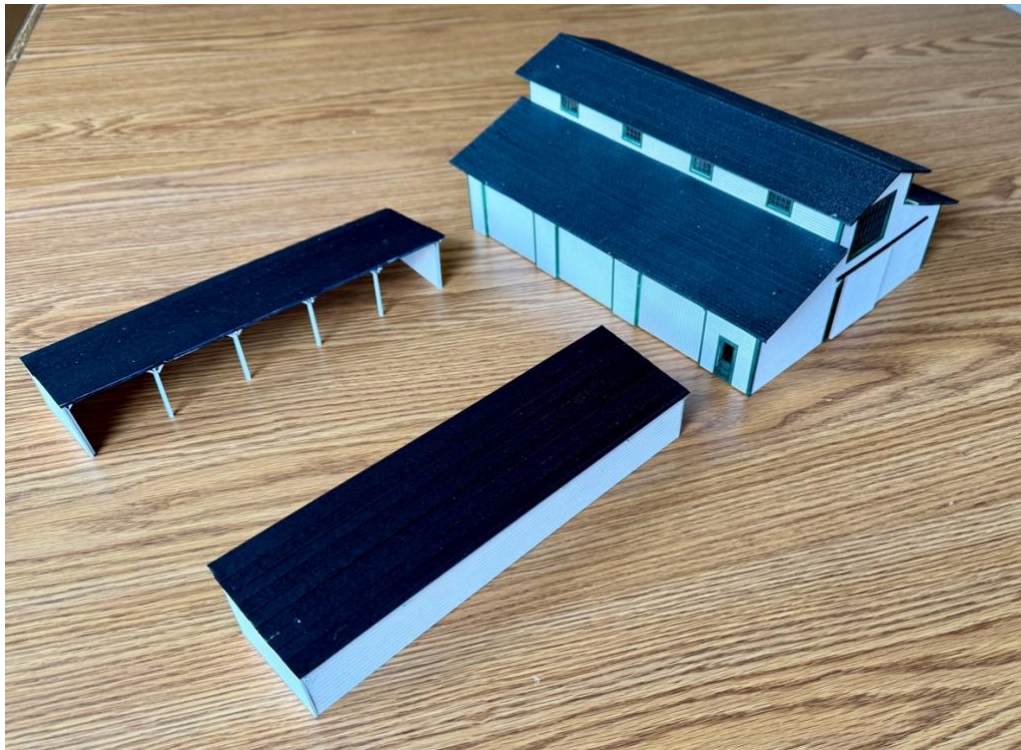

Lights by others

HRM-144
Duluth & Iron Range Depot
Knife River MN Depot
Footprint: 2-3/4" x 5" lg.
\$34.99

HRM-146
Milwaukee Road
Green Bay WI Depot
Footprint: 10" x 36" lg.
\$ to be determined \$

HRM-147

Wausau Wisconsin

Fullerton's Lumber Co.

Footprint Main: 8" x 10" lg. 2 Sheds 2-1/2" x 9" lg.

\$49.99

Thanks for visiting