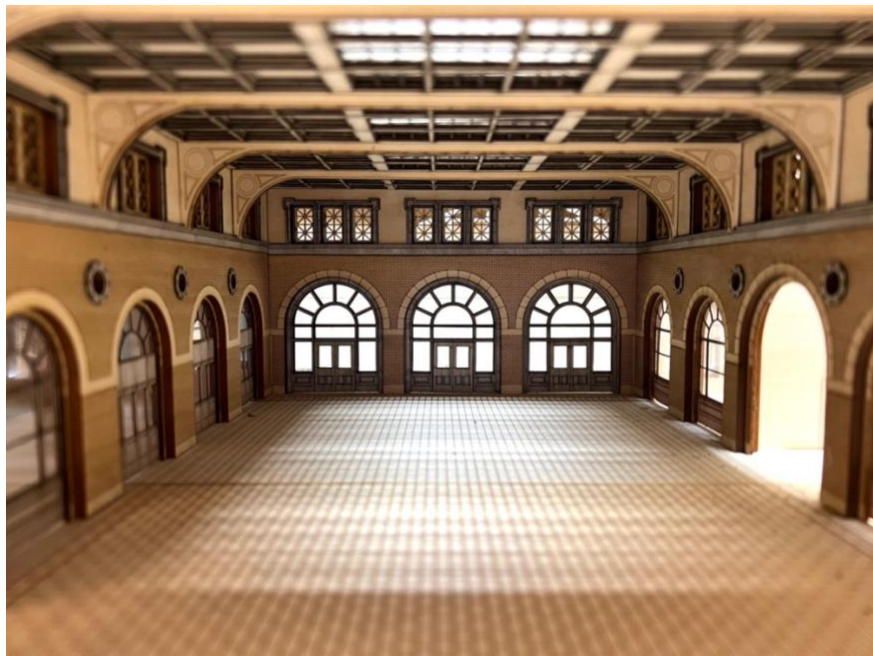

HRM-136

Milwaukee Road / Rock Island Lines / Soo Line

Minneapolis MN Depot

Footprint 20" x 24"

\$1199.99

Shipping & Handling \$40.00

HRM-137
Great Northern Railway
Izzak Walton Hotel
Footprint 8" w/porches x 16" lg.
\$169.99