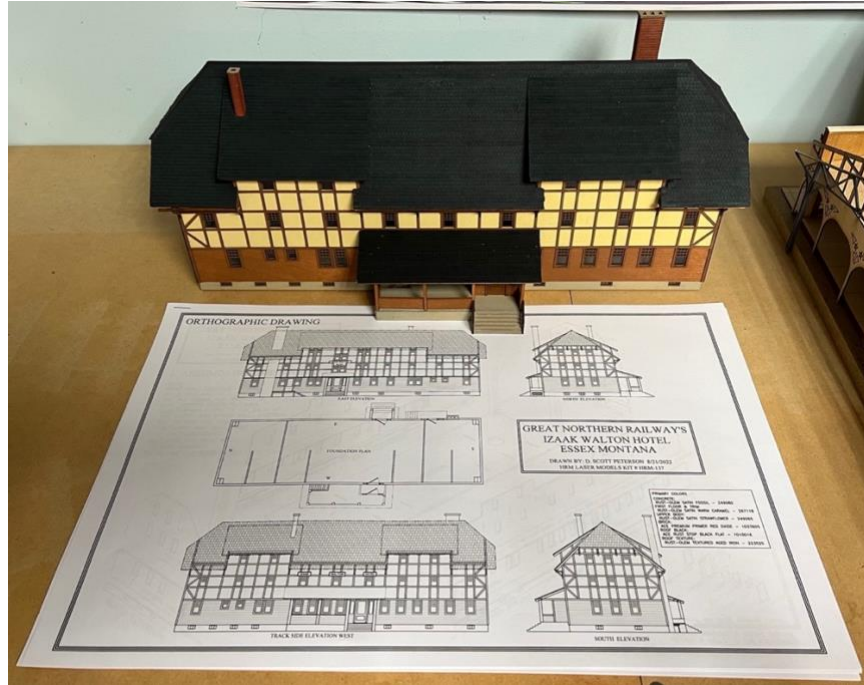

HRM-136

Milwaukee Road / Rock Island Lines / Soo Line

Minneapolis MN Depot

Footprint 20" x 24"

\$1199.99

Shipping & Handling \$40.00

HRM-137
Great Northern Railway
Izzak Walton Hotel
Footprint 8" w/porches x 16" lg.
\$169.99

HRM-138
Milwaukee Road Minneapolis MN Dpeot
Baggage/Express building/Boiler room
Footprint 4" x 36" lg.
\$239.99

HRM-139
Milwaukee Road industry
Harshaw Potato Warehouse
Footprint 4" x 12" lg.
\$39.99

Trackside doors for two 40 foot cars.