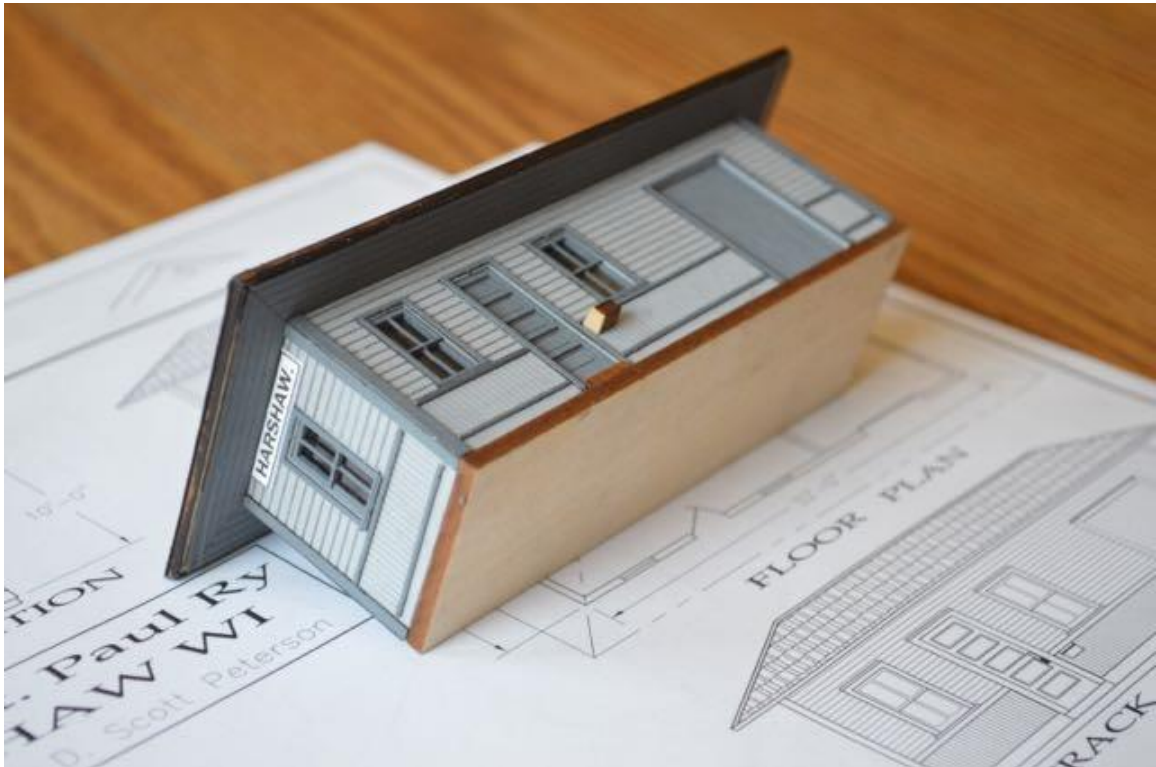

HRM-50

Harshaw WI Depot - MILW $20.99

H0 scale Footprint: 2-1/2" x 5-1/2"