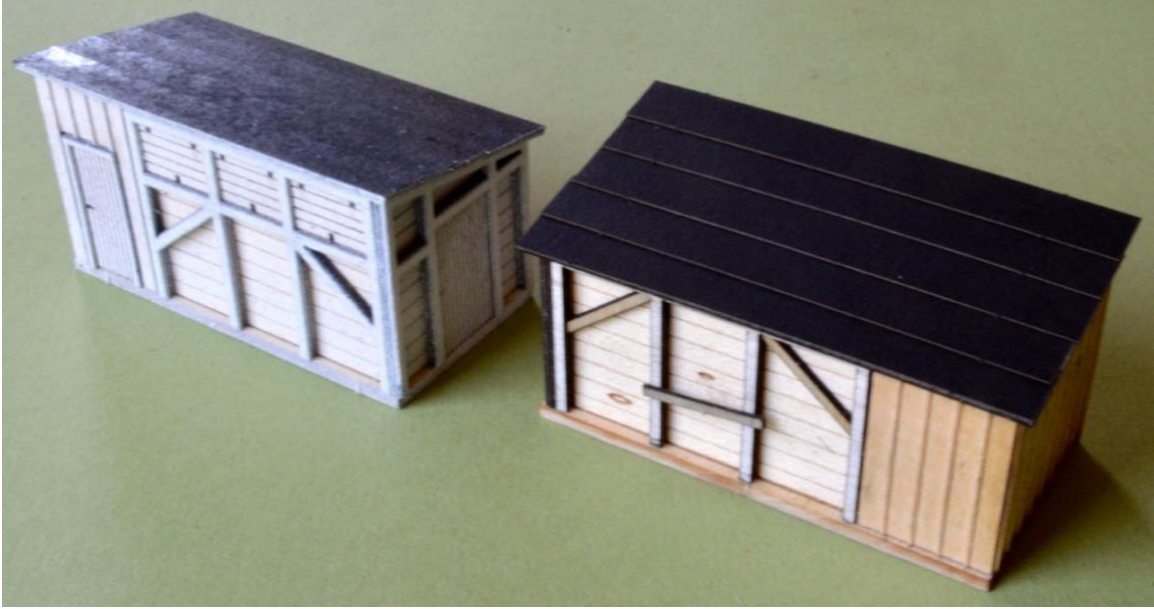

H0 scale Footprint: 2" x 3-1/2"

Built in 1895 and abandoned in 1929

HRM-53

Star Lake Oil & Coaling Shed – MILW \$13.99

HO scale Footprint: 1" x 2-1/4"

HRM-54

Wausau Sand Tower – MILW \$31.99

HO scale Footprint 2-1/4" x 4-1/2"

HRM-55

Estonian Church \$27.49

built near Gleason WI, 500 feet from the MILW branch

HO scale Footprint: 2-1/4" x 4-1/2"

HRM-56

Standard CMO depot

Amboy MN \$51.99

Other depots of this design: IA – Hoppers