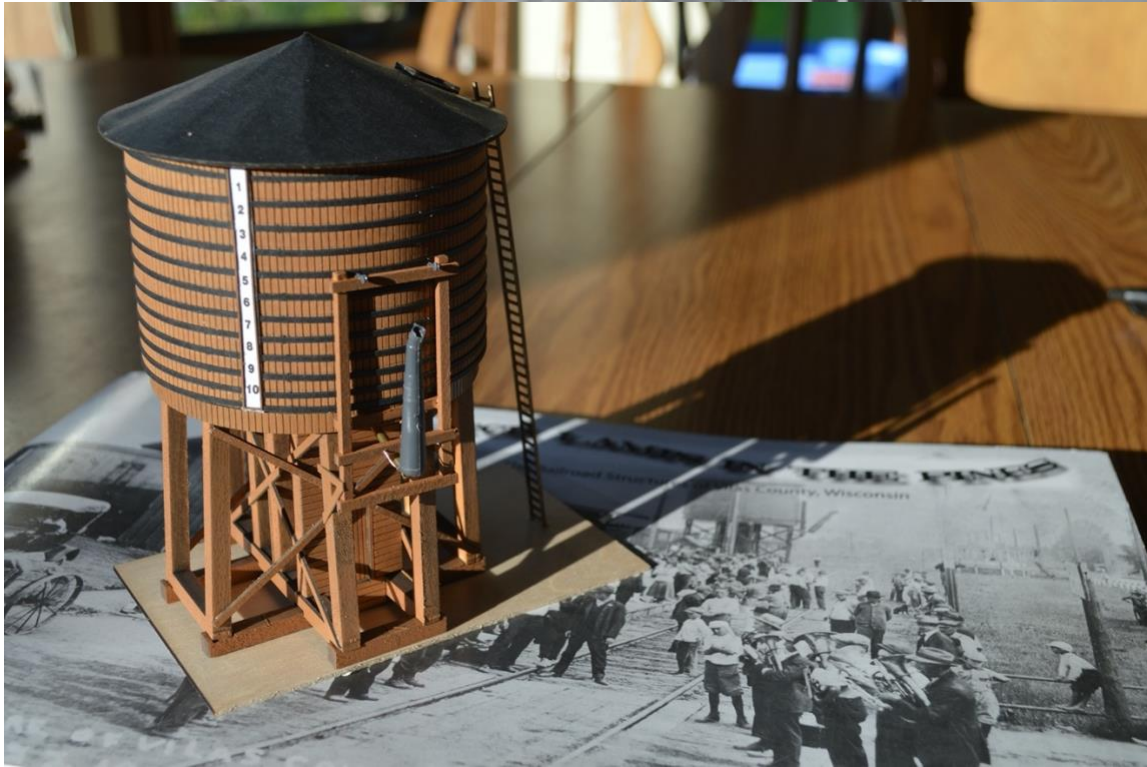

HRM-50

Harshaw WI Depot - MILW \$20.99

H0 scale Footprint: 2-1/2" x 5-1/2"

HRM-51

Wooden Water Tank – CNW \$38.99

H0 scale Footprint: 5" x 8"

HRM-52

Woodruff Junction Interlocking Tower – MILW/CNW \$38.99

H0 scale Footprint: 2" x 3-1/2"

Built in 1895 and abandoned in 1929

HRM-53

Star Lake Oil & Coaling Shed – MILW \$13.99

HO scale Footprint: 1" x 2-1/4"

HRM-54

Wausau Sand Tower – MILW \$31.99

HO scale Footprint 2-1/4" x 4-1/2"