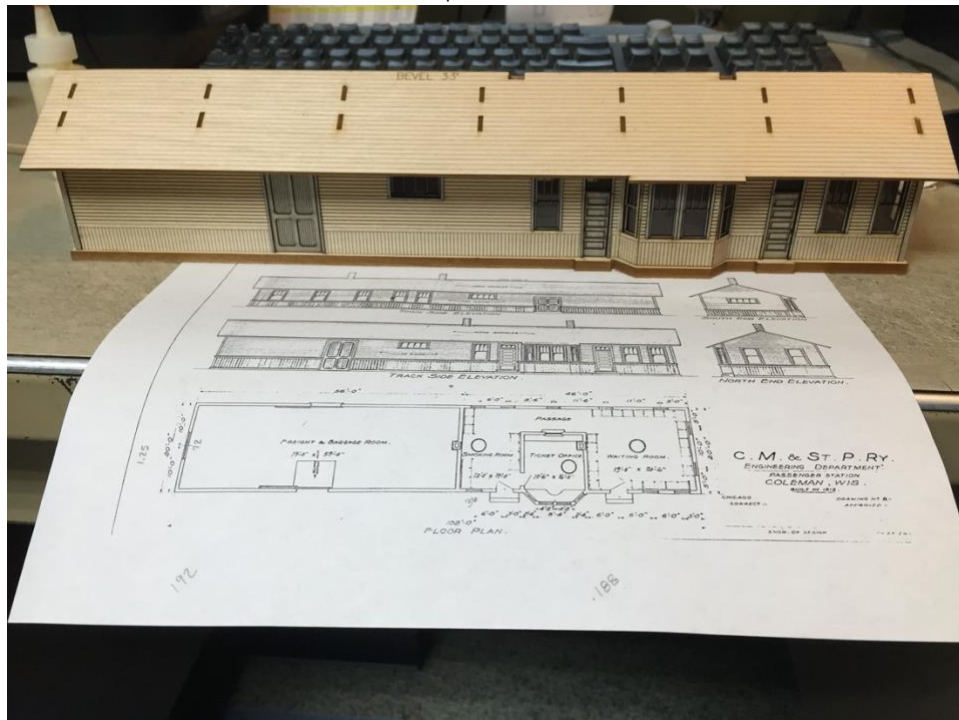

HRM-86

Milwaukee Road

Coleman WI Depot

HO scale

FOOTPRINT: 3" X 14-1/2"

\$69.99

HRM-87

Duluth South Shore & Atlantic