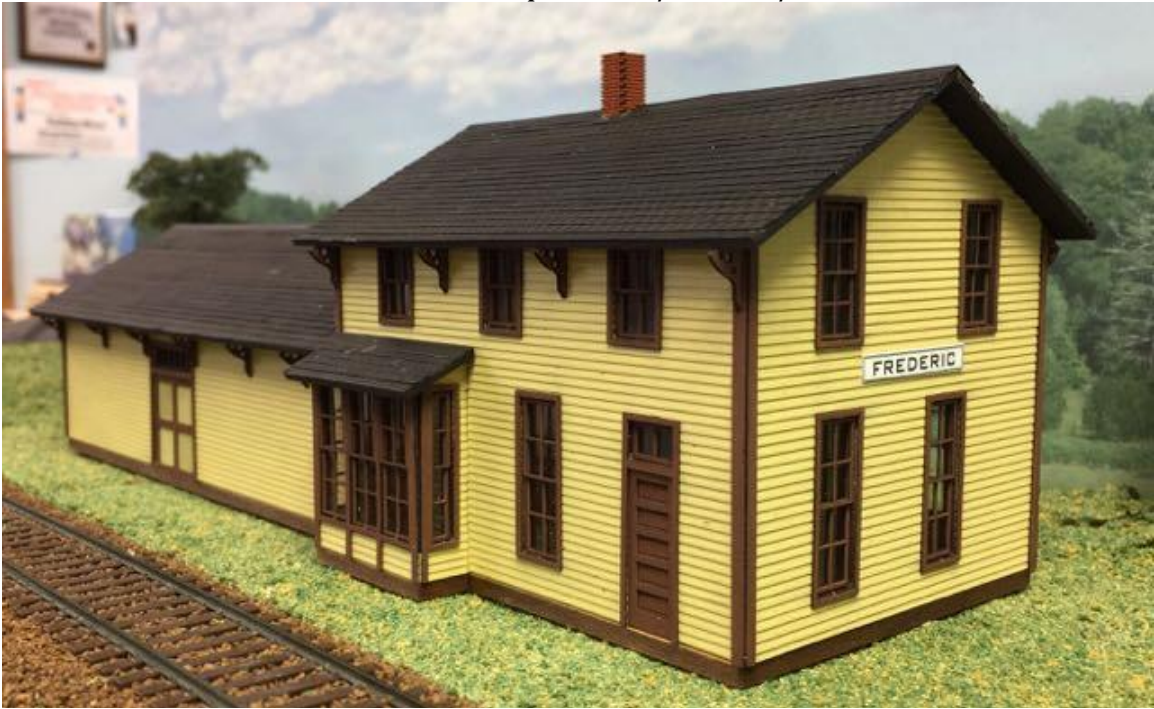

HO scale Footprint: 3-1/2" x 8-1/4"

PLEASE SPECIFY WHICH DEPOT YOU WANT. They are mirror images of each other.

HRM-67b (Board & Batten) HRM-67c (clapboard)

Eland WI C&NW Depot \$92.99

HO scale Footprint: 5" x 14"

PLEASE SPECIFY WHICH STYLE YOU WANT

HRM-68

Frederic WI Soo Line Depot \$56.99

HO scale Footprint: 3-1/2" x 8-1/4"

HRM-69

Manitowoc WI Soo Line Depot \$103.99

H0 scale Footprint: 4" x 11"

HRM-70