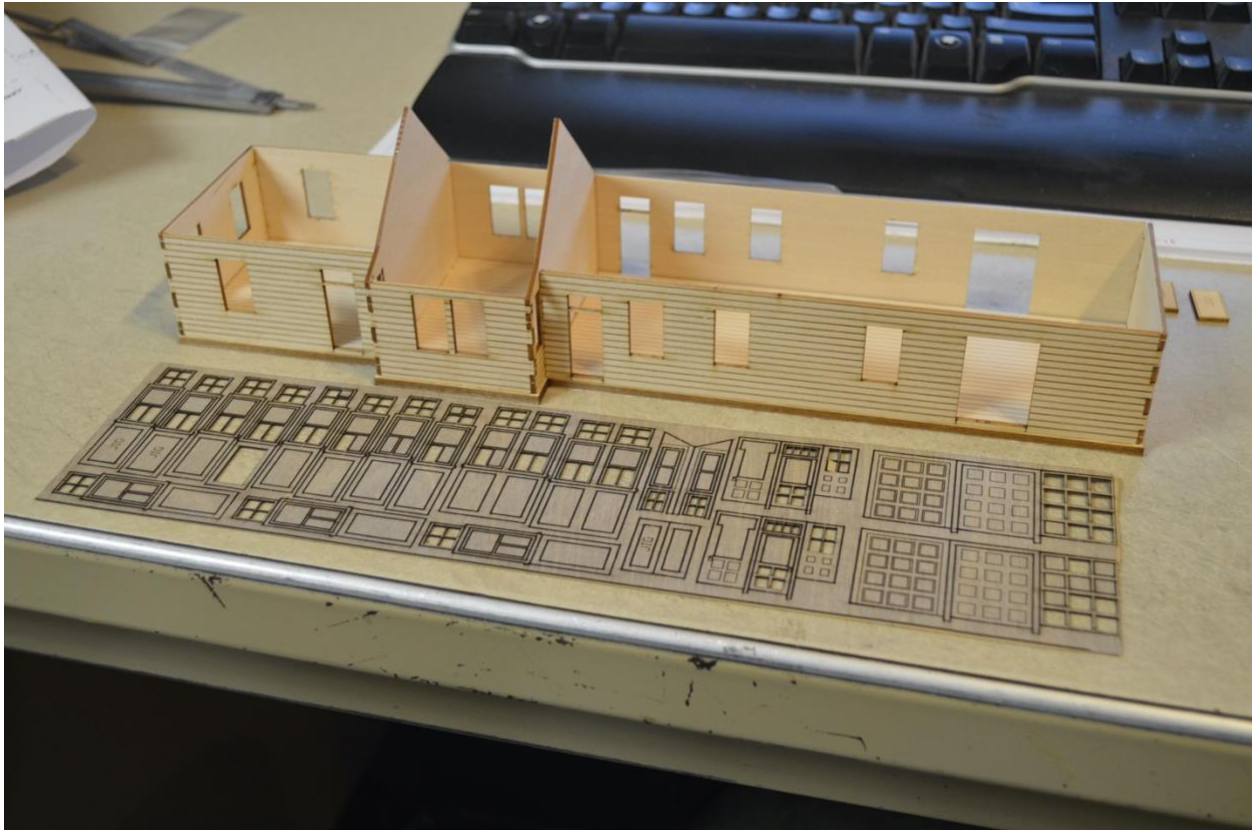

HIDDEN RIVER MANUFACTURING HO KIT PRICE SHEET 2

HRMLaserModels@GMail.com

I model kits from Wisconsin and mostly the North Central region where I live.

If you are looking for a particular model and have plans, photos, dimensions, a sketch, a vision; e-mail me and we can discuss. If it would make a good kit, the price will be less than a one-of-a-kind model.

Thanks for checking out my site. Always a work in progress.

New as of: October 19, 2023

Models in HO scale - Pre-built models 2.5x Kit price

I also offer to build and paint a kit for you if you don't trust your skill level. I will use the paint colors as close to the railroad color unless you want something different. I only use rattle-can spray paints so you must specify the colors per paint number on the cans if it not my standard colors. The price for building a kit is 2.5 times the price of the kit. So a $100 kit would cost $250 total for the kit and the build.