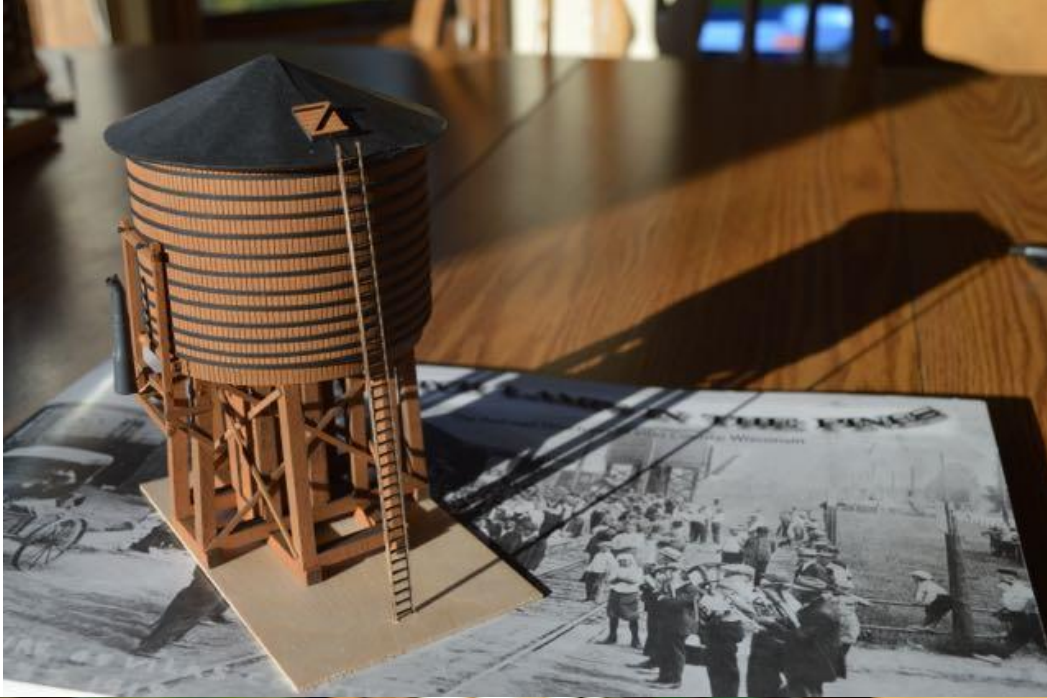

HRM-51

Wooden Water Tank – CNW $38.99

H0 scale Footprint: 5" x 8"