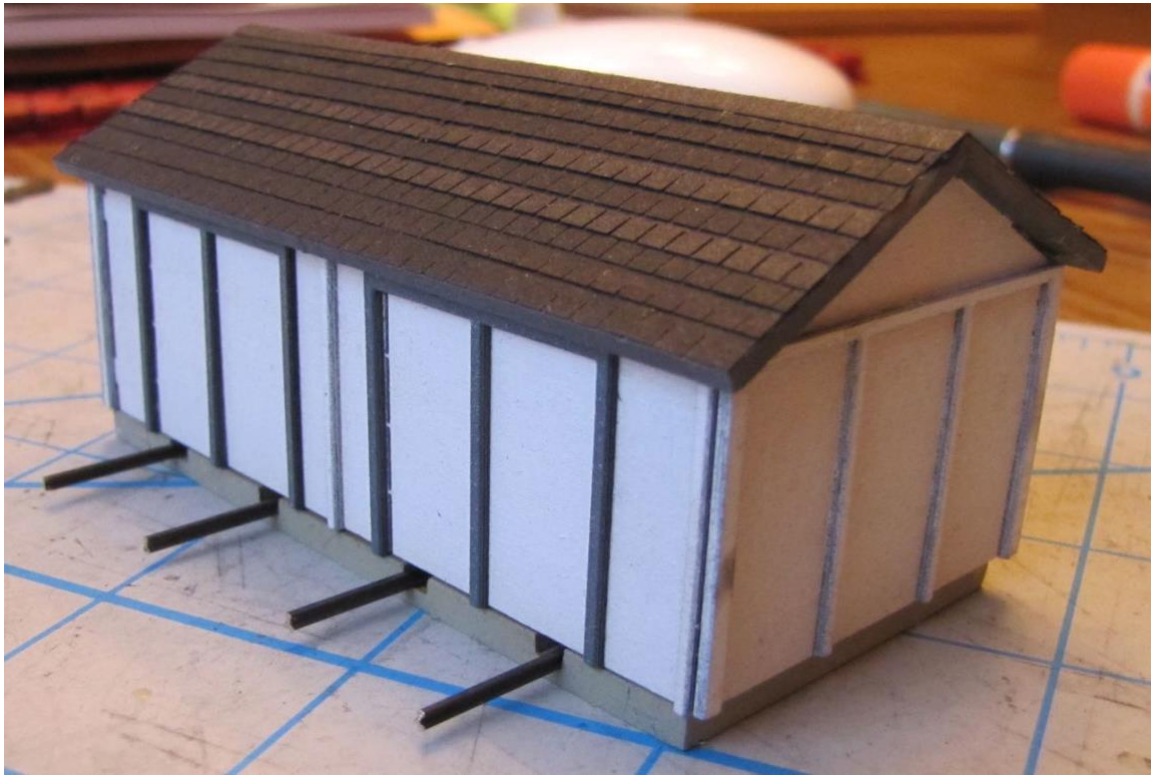

Thanks for checking out my site. Always a work in progress.

I also offer to build and paint a kit for you if you don't trust your skill level. I will use the paint colors as close to the railroad color unless you want something different. I only use rattle-can spray paints so you must specify the colors per paint number on the cans if it not my standard colors. The price for building a kit is 2.5 times the price of the kit. So a \$100 kit would cost \$250 total for the kit and the build.

New as of: May 30, 2023

HRM-701 **O Scale**

Handcar Shed - MILW RD - \$34.99

Footprint: 5" x 6-1/2"

HRM-702 O Scale
20'x32' Freight House – MILW RD - \$49.99
Footprint: 6-1/2" x 11"

HRM-703 **O Scale**
Knowlton WI Depot – MILW RD - \$79.99
Footprint: 5" x 6-1/2"

HRM-704 O scale
25 ton coaling tower \$134.99
Footprint: 5" x 8"
(For you On30/36 guys the S scale version is ideal)

HRM-705. O scale
Gladbrook C&GW Depot \$74.99
Footprint: 6" x 8-1/8"

HRM-706 O scale
Wausau Car Repair Shed \$44.99
Footprint: 4-1/2" x 6-3/4"