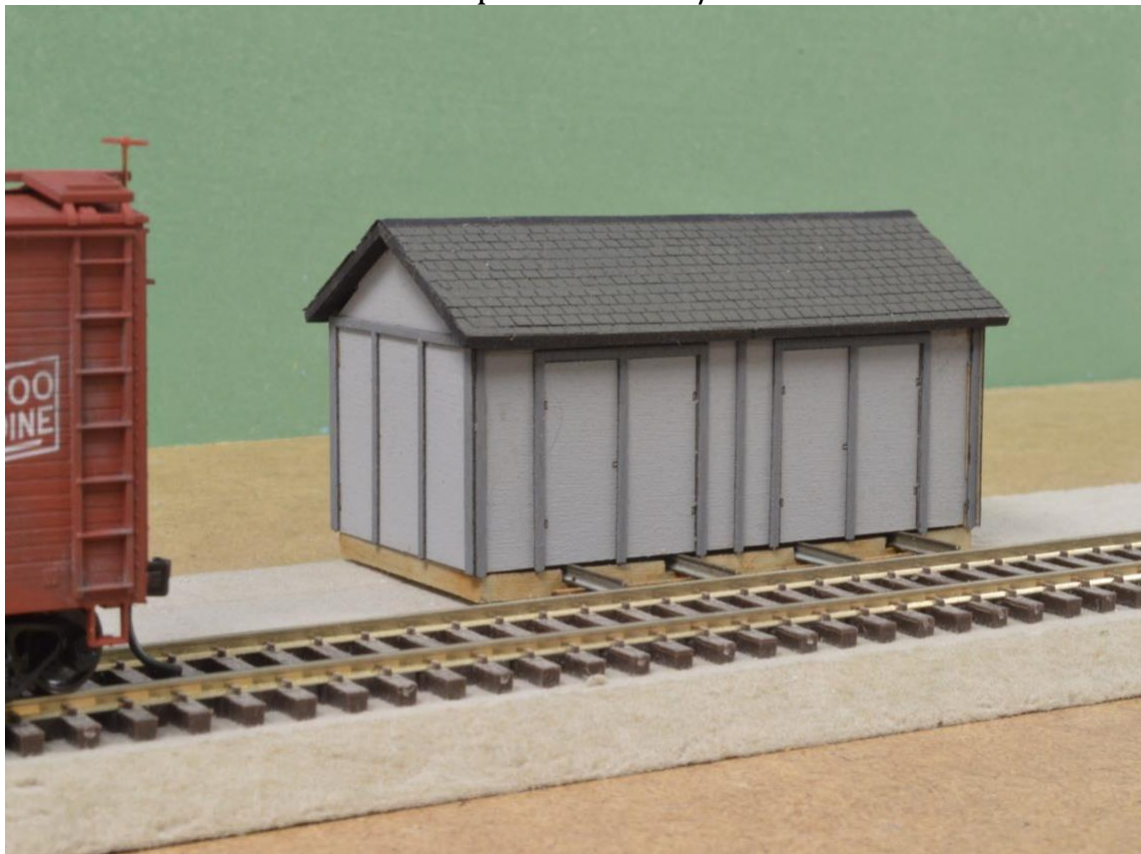

Thanks for checking out my site. Always a work in progress.

I also offer to build and paint a kit for you if you don't trust your skill level. I will use the paint colors as close to the railroad color unless you want something different. I only use rattle-can spray paints so you must specify the colors per paint number on the cans if it not my standard colors. The price for building a kit is 2.5 times the price of the kit. So a \$100 kit would cost \$250 total for the kit and the build.

New as of: May 30, 2023

HRM-701 **O Scale**

Handcar Shed - MILW RD - \$34.99

Footprint: 5" x 6-1/2"

HRM-702 O Scale
20'x32' Freight House – MILW RD - \$49.99
Footprint: 6-1/2" x 11"

HRM-703 **O Scale**
Knowlton WI Depot – MILW RD - \$79.99
Footprint: 5" x 6-1/2"

HRM-704 O scale
25 ton coaling tower \$134.99
Footprint: 5" x 8"
(For you On30/36 guys the S scale version is ideal)

HRM-705. O scale
Gladbrook C&GW Depot \$74.99
Footprint: 6" x 8-1/8"

HRM-706 O scale
Wausau Car Repair Shed \$44.99
Footprint: 4-1/2" x 6-3/4"