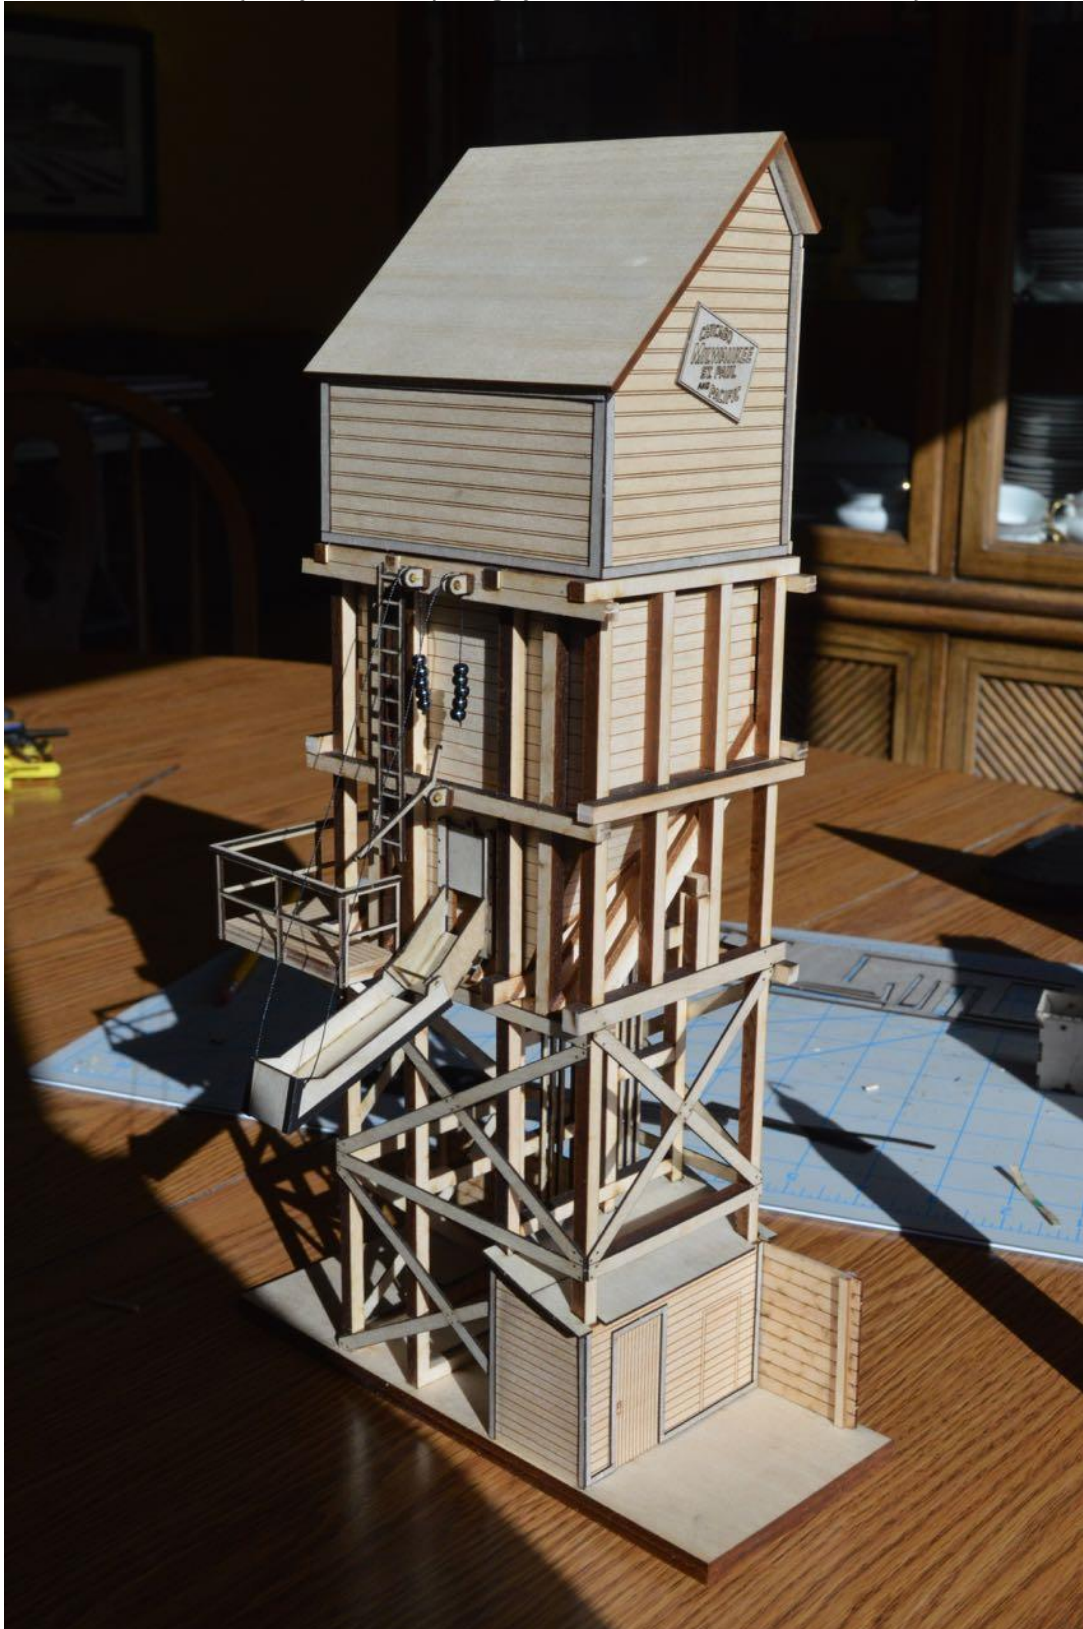

New as of: May 30, 2023

HRM-701 **O Scale**

Handcar Shed - MILW RD - \$34.99

Footprint: 5" x 6-1/2"

HRM-702 O Scale
20'x32' Freight House – MILW RD - \$49.99
Footprint: 6-1/2" x 11"

HRM-703 **O Scale**
Knowlton WI Depot – MILW RD - \$79.99
Footprint: 5" x 6-1/2"

HRM-704 O scale
25 ton coaling tower \$134.99
Footprint: 5" x 8"
(For you On30/36 guys the S scale version is ideal)

HRM-705. O scale
Gladbrook C&GW Depot \$74.99
Footprint: 6" x 8-1/8"

HRM-706 O scale
Wausau Car Repair Shed \$44.99
Footprint: 4-1/2" x 6-3/4"